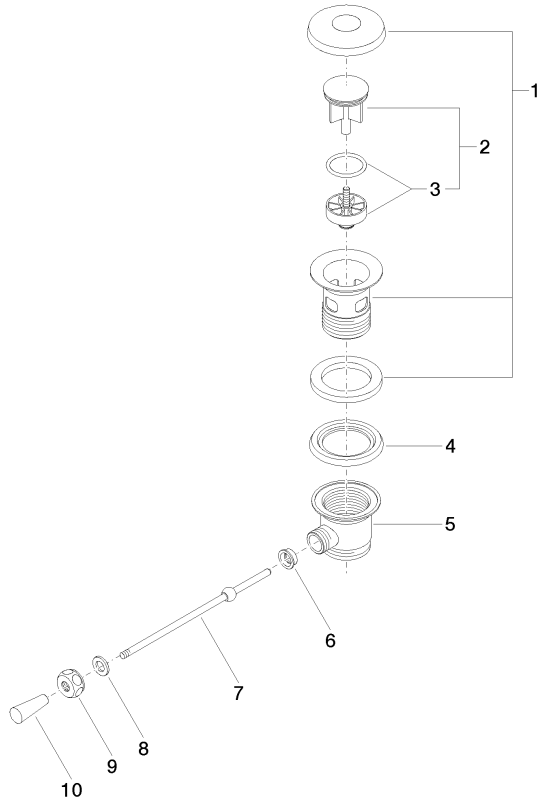

Basin Waste 1 1/4" - Durabronz (23kt Gold)

IMO

10 300 970

- length of knee lever 185 mm
- Only suitable for basins with an overflow.

Fits: IMO, LULU, MADISON, MEM, TARA,
CL.1, LISSÉ, VAIA, META, CYO

	Durabronz (23kt Gold)	10 300 970-09
	Chrome	10 300 970-00
	Brushed Platinum	10 300 970-06
	Platinum	10 300 970-08
	Dark Chrome	10 300 970-19
	Light Gold	10 300 970-26
	Brushed Light Gold	10 300 970-27
	Brushed Durabronz (23kt Gold)	10 300 970-28
	Matte Black	10 300 970-33
	Brushed Bronze	10 300 970-42
	Brushed Champagne (22kt Gold)	10 300 970-46
	Champagne (22kt Gold)	10 300 970-47
	Brushed Chrome	10 300 970-93
	Brushed Dark Platinum	10 300 970-99

10 300 970

10 300 970

Parts for other finishes can be found here: [Chrome](#)

Spare parts list

No.	Item Number	Name	Quantity used	Delivery time
1	90 11 01 026 00-09	cup	1	40
2	04 31 20 016 00-09	plug	1	40
3	04 28 10 026 00 90	accessories	1	2
4	09 14 03 025 90	seal	1	2
5	09 11 01 023-09	cup	1	40
6	09 14 05 040 90	seal	1	2
7	09 31 09 055-09	pull-rod	1	60
8	09 30 11 049 90	disc	1	2
9	09 23 30 003-09	nut	1	60
10	09 20 01 040-09	handle	1	60