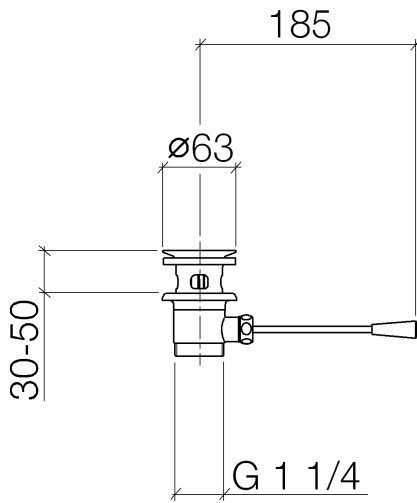

Basin Waste 1 1/4" - Durabronz (23kt Gold)

IMO

10 300 970

- length of knee lever 185 mm
- Only suitable for basins with an overflow.

Fits: IMO, LULU, MADISON, MEM, TARA,
CL.1, LISSÉ, VAIA, META, CYO

	Durabronz (23kt Gold)	10 300 970-09
	Chrome	10 300 970-00
	Brushed Platinum	10 300 970-06
	Platinum	10 300 970-08
	Dark Chrome	10 300 970-19
	Light Gold	10 300 970-26
	Brushed Light Gold	10 300 970-27
	Brushed Durabronz (23kt Gold)	10 300 970-28
	Matte Black	10 300 970-33
	Brushed Bronze	10 300 970-42
	Brushed Champagne (22kt Gold)	10 300 970-46
	Champagne (22kt Gold)	10 300 970-47
	Brushed Chrome	10 300 970-93
	Brushed Dark Platinum	10 300 970-99

10 300 970

10 300 970

Parts for other finishes can be found here: [Chrome](#)

Spare parts list

No.	Item Number	Name	Quantity used	Delivery time
1	90 11 01 026 00-09	cup	1	40
2	04 31 20 016 00-09	plug	1	40
3	04 28 10 026 00 90	accessories	1	2
4	09 14 03 025 90	seal	1	2
5	09 11 01 023-09	cup	1	40
6	09 14 05 040 90	seal	1	2
7	09 31 09 055-09	pull-rod	1	60
8	09 30 11 049 90	disc	1	2
9	09 23 30 003-09	nut	1	60
10	09 20 01 040-09	handle	1	60